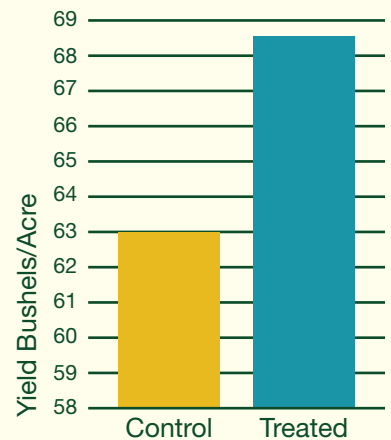

TM Green Dry™ Soybean Yield

TerraMax, Inc.
3650 Dodd Road
Eagan, MN 55123
952.657.5592 | www.terramaxag.com

Call us today for more information,
or to find your closest dealer.