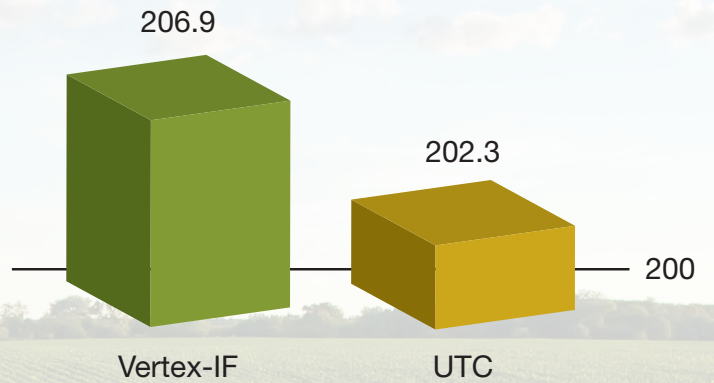

Use Rate: 16 oz. per acre
 in-furrow application
 Available in 2.5-gallon jugs.
 Treats 20 acres

TerraMax, Inc.
 815 W. 106th Street
 Bloomington, MN 55420
 952.657.5592 | www.terramaxag.com

**Call us today for more information,
 or to find your closest dealer.**

**2017 Becks Superior Hybrids
Corn Seed Treatment Trials**
Average Yield over 14 Locations

**2018 Becks Superior Hybrids
Corn Seed Treatment Trials**
Average Yield over 18 Locations

**2018 IRF Corn Trials
Yuma, Colorado**
Corn In-Furrow Field Trials