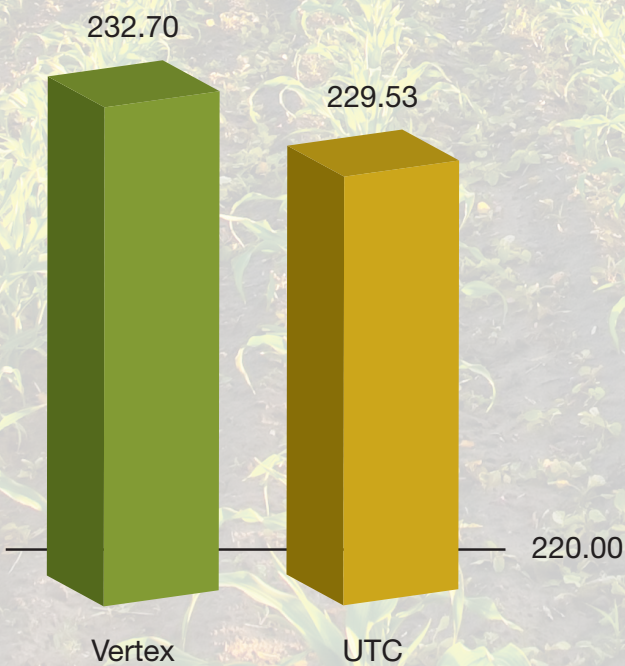

**2018 IRF Corn Trials
Yuma, Colorado**
Corn In-Furrow Field Trials

**Vertex Soybeans
IRF 2015**

TerraMax, Inc.
815 W. 106th Street
Bloomington, MN 55420
952.657.5592 | www.terramaxag.com

**Call us today for more information,
or to find your closest dealer.**