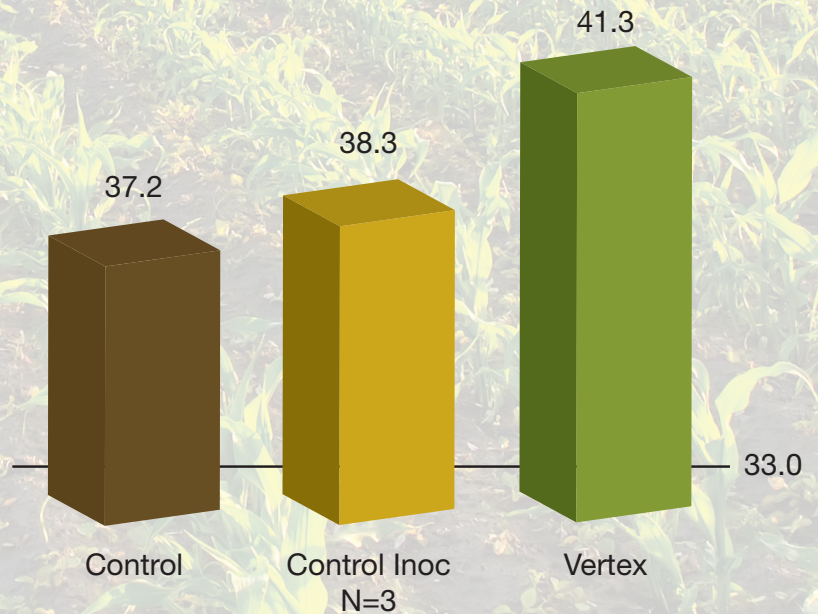

**2018 IRF Corn Trials
Yuma, Colorado**
Corn In-Furrow Field Trials

**Vertex Soybeans
IRF 2015**

TerraMax, Inc.
815 W. 106th Street
Bloomington, MN 55420
952.657.5592 | www.terramaxag.com

**Call us today for more information,
or to find your closest dealer.**