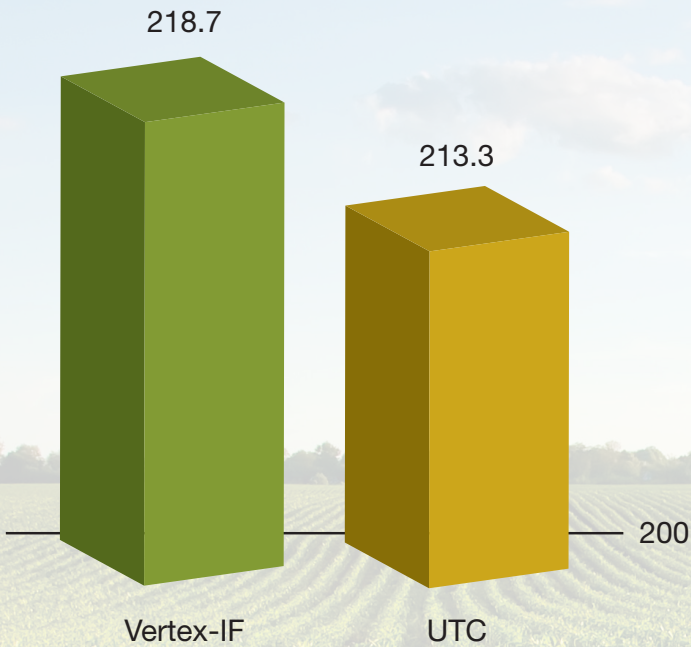

- BENEFITS**
- Fixes Atmospheric Nitrogen (NFB)**
- Stimulates Root Growth**
- Releases Phosphorous from Soil Particles**
- Compatible with Most Starter Fertilizers**

Guaranteed Minimum Analysis:
 2×10^5 *Azospirillum*
 2×10^6 *Pseudomonas*
 2×10^6 *Pantoea*

Use Rate: 16 oz. per acre
 in-furrow application
 Available in 2.5-gallon jugs.
 Treats 20 acres

TerraMax, Inc.
 815 W. 106th Street
 Bloomington, MN 55420
 952.657.5592 | www.terramaxag.com

**Call us today for more information,
 or to find your closest dealer.**

**2017 Becks Superior Hybrids
Corn Seed Treatment Trials**
Average Yield over 14 Locations

**2018 Becks Superior Hybrids
Corn Seed Treatment Trials**
Average Yield over 18 Locations

**2018 IRF Corn Trials
Yuma, Colorado**
Corn In-Furrow Field Trials